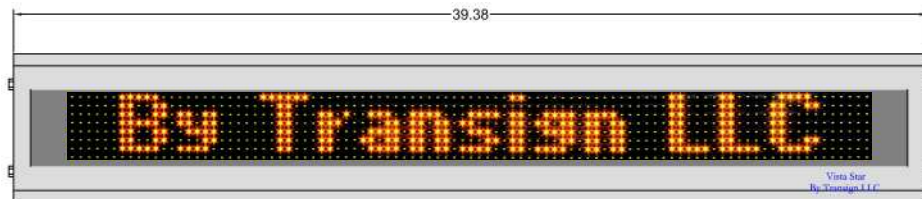

SPECS / UNIT	8X96 SIGN	CONTROLLER
Length	39.38 in	6.1 in
Depth	2.31 in	2.6 in
Height	6.38 in	3.0 in
Weight	12.0 lbs	1.0 lbs
Power @ 12VDC	1.5 A	.5 A
Power @ 24VDC	.8 A	.4 A
Message Storage		1000 Lines

* Note: Also available as a 16x96 or a 16x80 pixel sign.