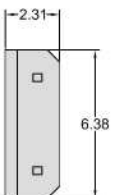

TRANSIGN LLC

TRANSIGN LLC

3777 Airport Road
Waterford, MI 48329

Office: 248-623-6400 Fax: 248-623-2930
www.transignllc.net