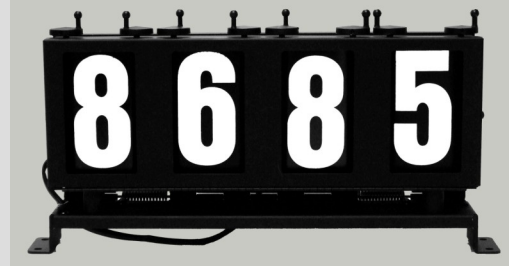

Run Number Boxes LED - Backlighted

Injection molded run number boxes
Available in 2, 3 and 4 digit models
Spring loaded return
12 and 24 volt LED backlighting
4" mylar numbers

Steel run number boxes
Available in 2, 3 and 4 digit models
Knobs top or bottom
Spring loaded return
12 and 24 volt LED backlighting
4" mylar numbers